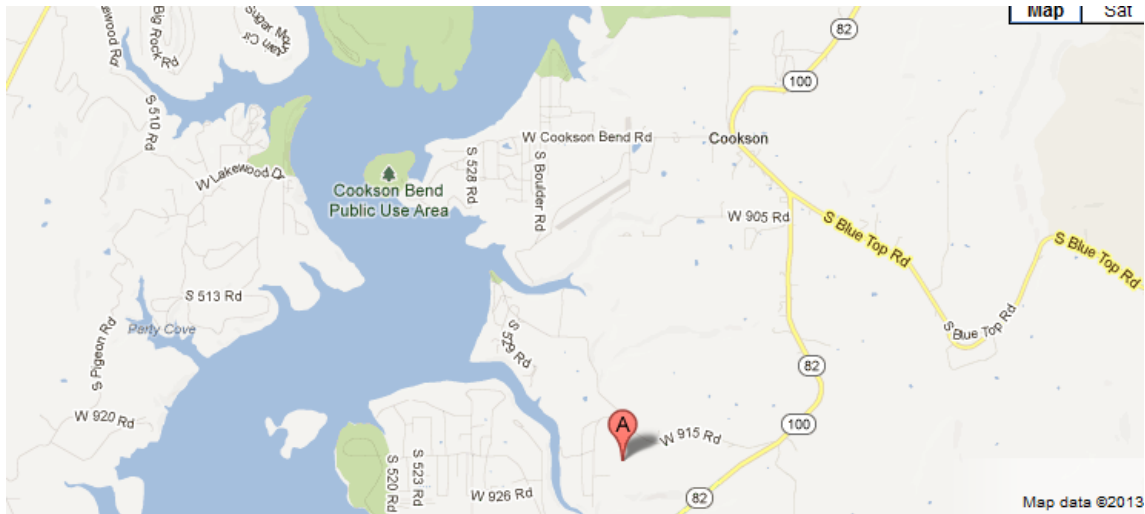

Terrapin Peak Bed, Breakfast & Beyond

Come to Our Bed and Breakfast near Tahlequah & Muskogee, OK

Centrally located in “Green Country” Oklahoma, seventeen miles from Tenkiller State Park and just two miles from Lake Tenkiller, [Terrapin Peak Bed, Breakfast & Beyond](#) is an easy trip on a tank full or less of gas. A refreshing change from cookie cutter hotels, we offer rustic cabin rentals with the convenience of contemporary [amenities](#) and the personalized service and hospitality of a B&B. Our goal is providing you with a travel experience that is beyond your expectations.

Just add our GPS location: N 35° 40.896' W 094° 55.987' to your GPS, and you'll be here in no time.

Directions from common locations:

From Dallas, TX (approximately 250 miles)

- 75 North to 69 North, East on I-40, Exit 297 Vian/Lake Tenkiller Area, 82 North to W. SixShooter Road
- Turn left on W. SixShooter Road (at Terrapin Peak BBB sign), Turn left after 1 mile on 536 Road
- Follow the signs to Terrapin Peak Bed, Breakfast & Beyond

From Oklahoma City, OK (approximately 145 miles)

- East on I-40 toward Ft. Smith, Exit 297 Vian/Lake Tenkiller Area, 82 North to W. SixShooter Road
- Turn left on W. SixShooter Road (at Terrapin Peak BBB sign), Turn left after 1 mile on 536 Road.
- Follow the signs to Terrapin Peak Bed, Breakfast & Beyond

From Tulsa, OK (approximately 60 miles)

- 51 South to Muskogee Turnpike, East on Route 62, Turn right Route 82 South to W. SixShooter Road
- Turn right on W. SixShooter Road (at Terrapin Peak BBB sign), Turn left after 1 mile on 536 Road
- Follow the signs to Terrapin Peak Bed, Breakfast & Beyond